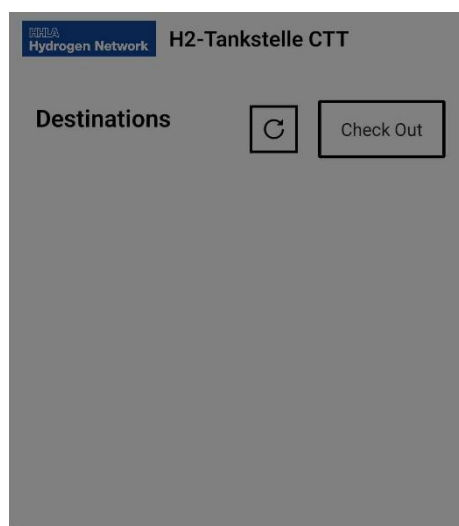

H2-Tankstelle CTT
27.06.2024 · 15:00

H2FUEL IN

Engine Technology	Fuel Cell
Fuel Card number	123456789

Waiting for Access Permission

7. After refueling, check out at the gate.

Checking Out?

All Terminal handlings done? After Checkout you will not be able to scan QR Codes at the terminal anymore. Do you want to proceed?