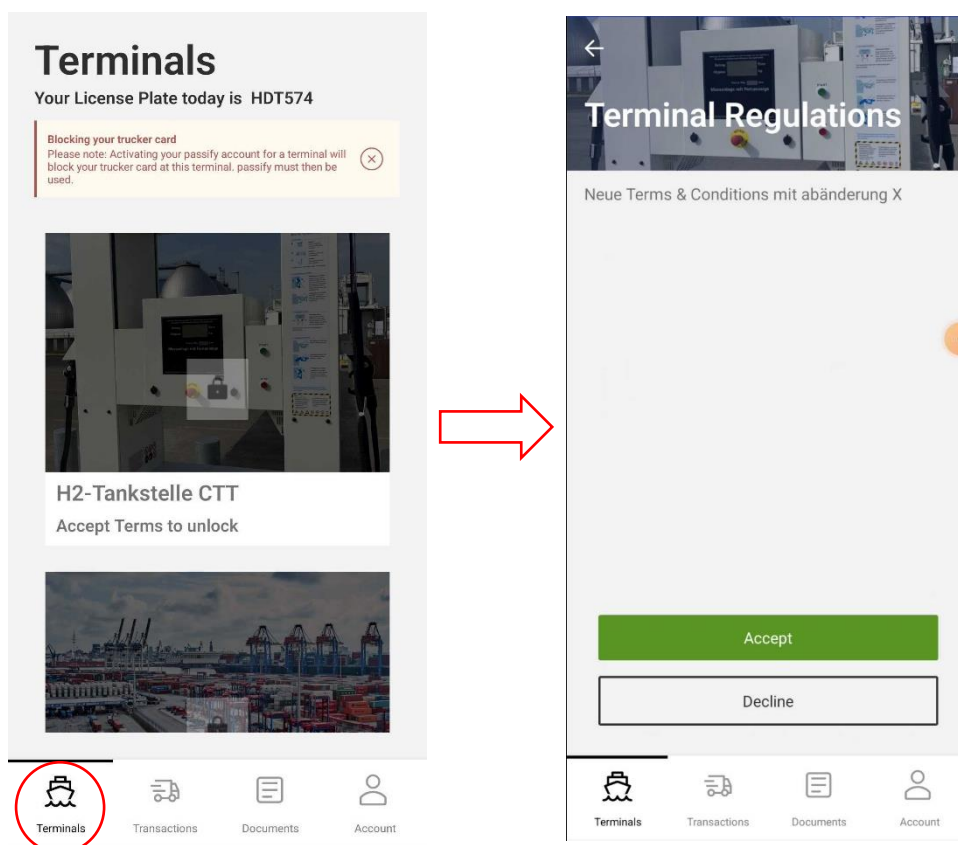

1. Download the passify app and register with your name, email address, and company. Use two-factor authentication to confirm your email address in your inbox and set your personal PIN for the app.
2. In the app, select the terminal “H2-Tankstelle CTT” and confirm the terms and conditions for the hydrogen refueling station.

- When checking in at the hydrogen refueling station, the process will be briefly explained again and you will need to re-enter the personal passify PIN you set during registration.

This is how handling works:

1. Check In with a valid slot
 2. A Gatekeeper will validate your data.
 3. You will be escorted to the fuel station.
- After Fueling Up you will be escorted back.
5. Click CheckOut.

Please enter your passify PIN